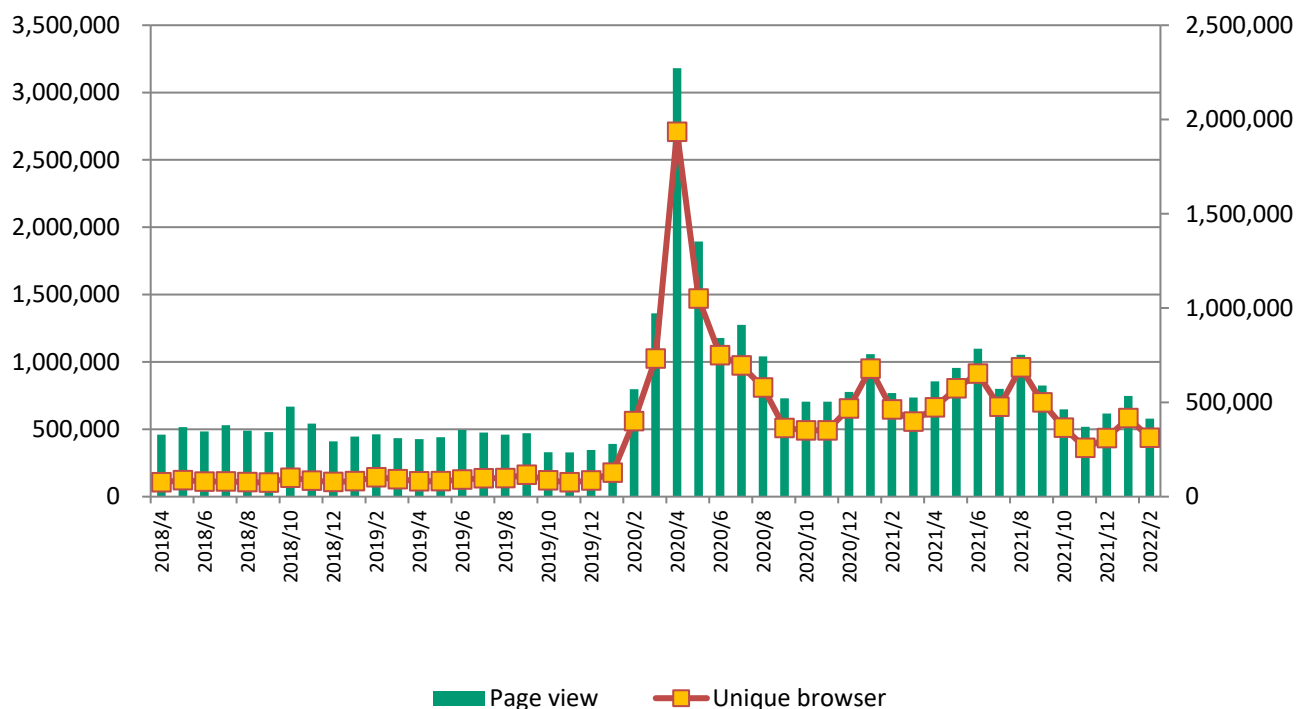

<https://bio.nikkeibp.co.jp/>

The only portal site for the latest biotech news

Nikkei Biotech ONLINE

The only bio-technology site that covers the latest news, such as antibody drug, iPS cells, functional food, bio-fuel, and bio-plastics.

■ Page views & unique browsers in March 2022

◆ Monthly page views	576,336	◆ Average page views a day	18,591.48
◆ Monthly unique browsers	295,460	◆ Average unique browsers a day	9,530.97
◆ Number of email delivery (3/31)	39,259		

※ Source: Adobe Analytics