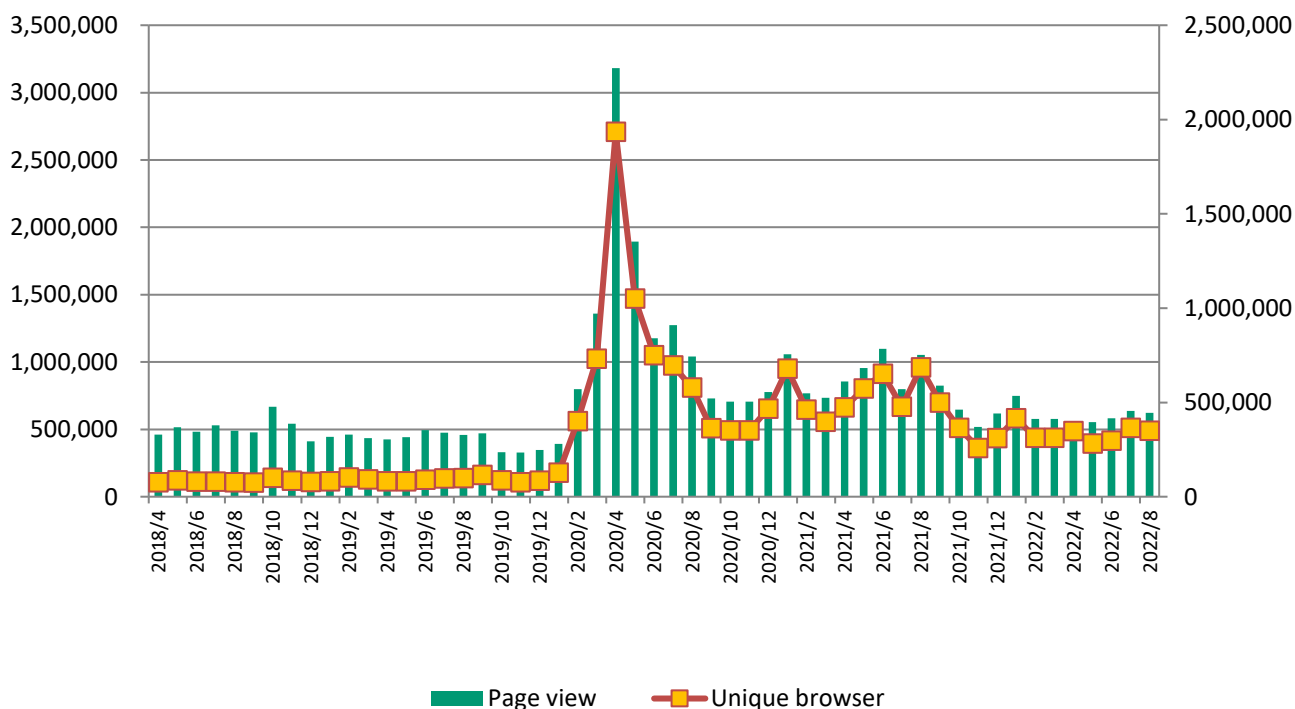

<https://bio.nikkeibp.co.jp/>

The only portal site for the latest biotech news

Nikkei Biotech ONLINE

The only bio-technology site that covers the latest news, such as antibody drug, iPS cells, functional food, bio-fuel, and bio-plastics.

■ Page views & unique browsers in August 2022

◆ Monthly page views	621,979	◆ Average page views a day	20,063.84
◆ Monthly unique browsers	350,257	◆ Average unique browsers a day	11,298.61
◆ Number of email delivery (8/31)	38,597		

※ Source: Adobe Analytics