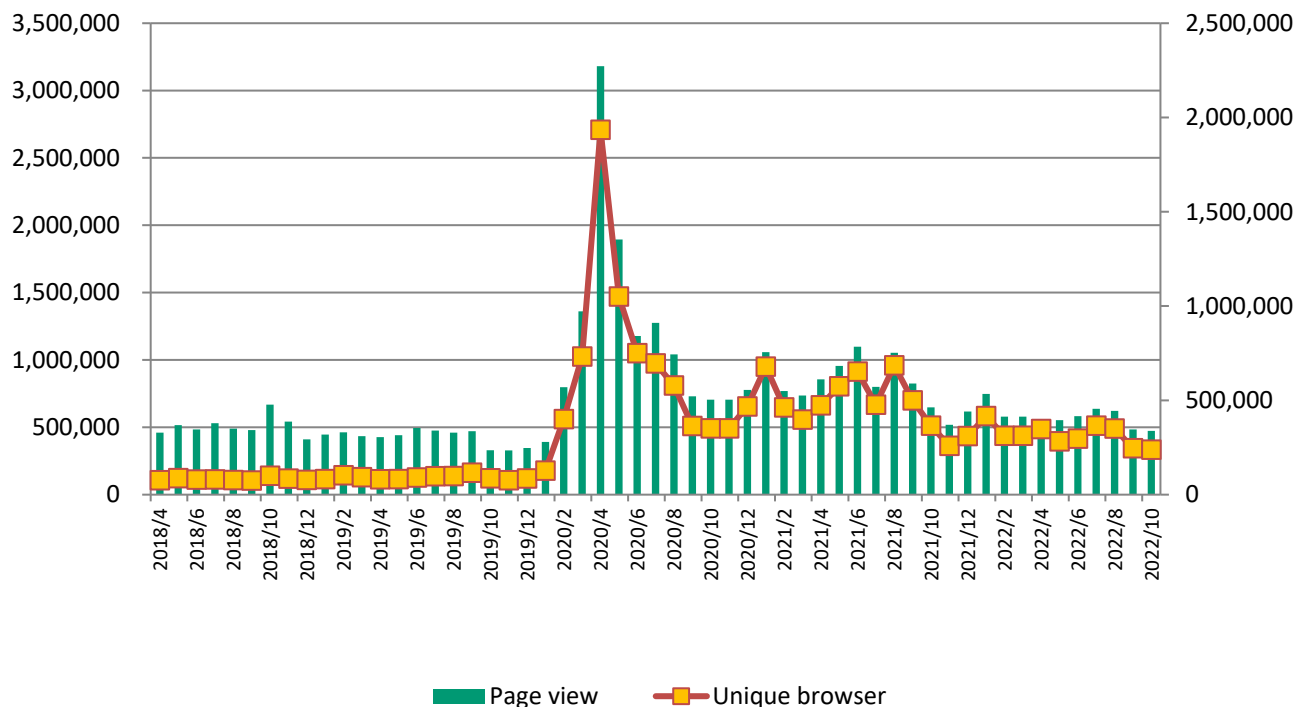

<https://bio.nikkeibp.co.jp/>

The only portal site for the latest biotech news

Nikkei Biotech ONLINE

The only bio-technology site that covers the latest news, such as antibody drug, iPS cells, functional food, bio-fuel, and bio-plastics.

Page views & unique browsers in October 2022

◆ Monthly page views	473,178	◆ Average page views a day	15,263.81
◆ Monthly unique browsers	237,956	◆ Average unique browsers a day	7,676.00
◆ Number of email delivery (10/31)	37,917		

※ Source: Adobe Analytics