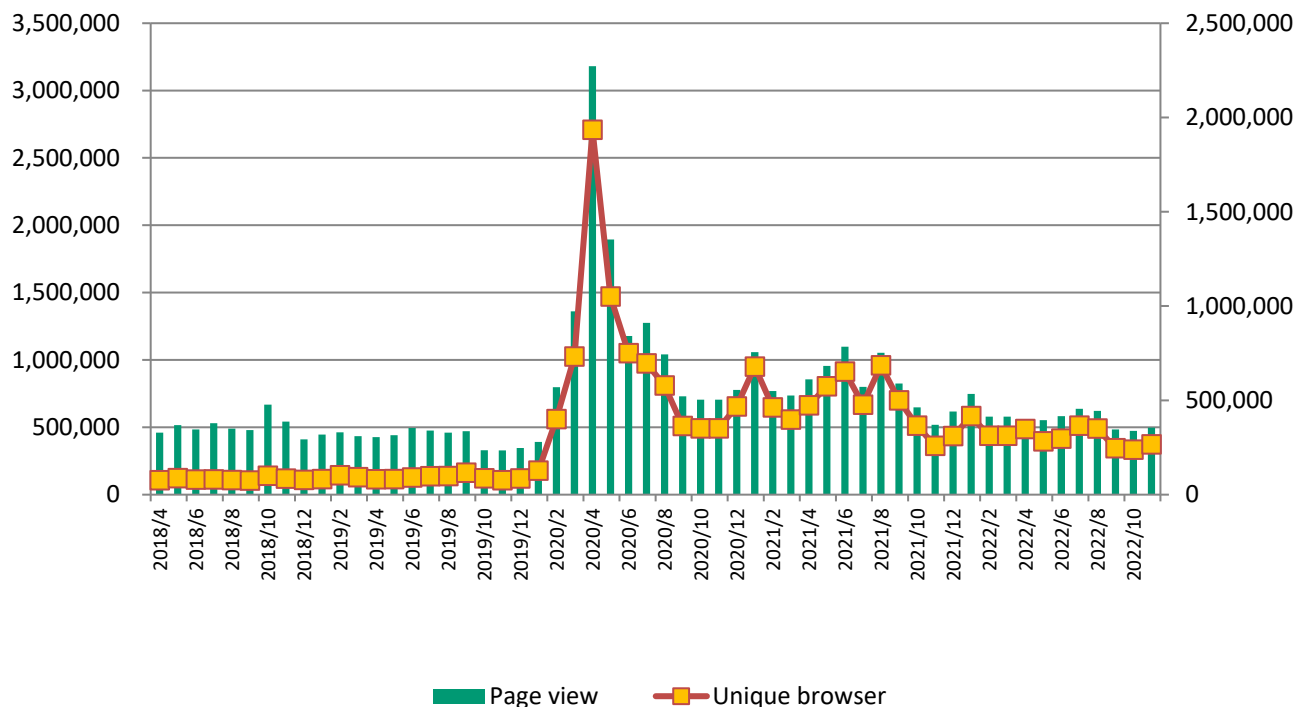

<https://bio.nikkeibp.co.jp/>

The only portal site for the latest biotech news

Nikkei Biotech ONLINE

The only bio-technology site that covers the latest news, such as antibody drug, iPS cells, functional food, bio-fuel, and bio-plastics.

■ Page views & unique browsers in November 2022

◆ Monthly page views	497,194	◆ Average page views a day	16,573.13
◆ Monthly unique browsers	266,411	◆ Average unique browsers a day	8,880.37
◆ Number of email delivery (10/31)	37,819		

※ Source: Adobe Analytics