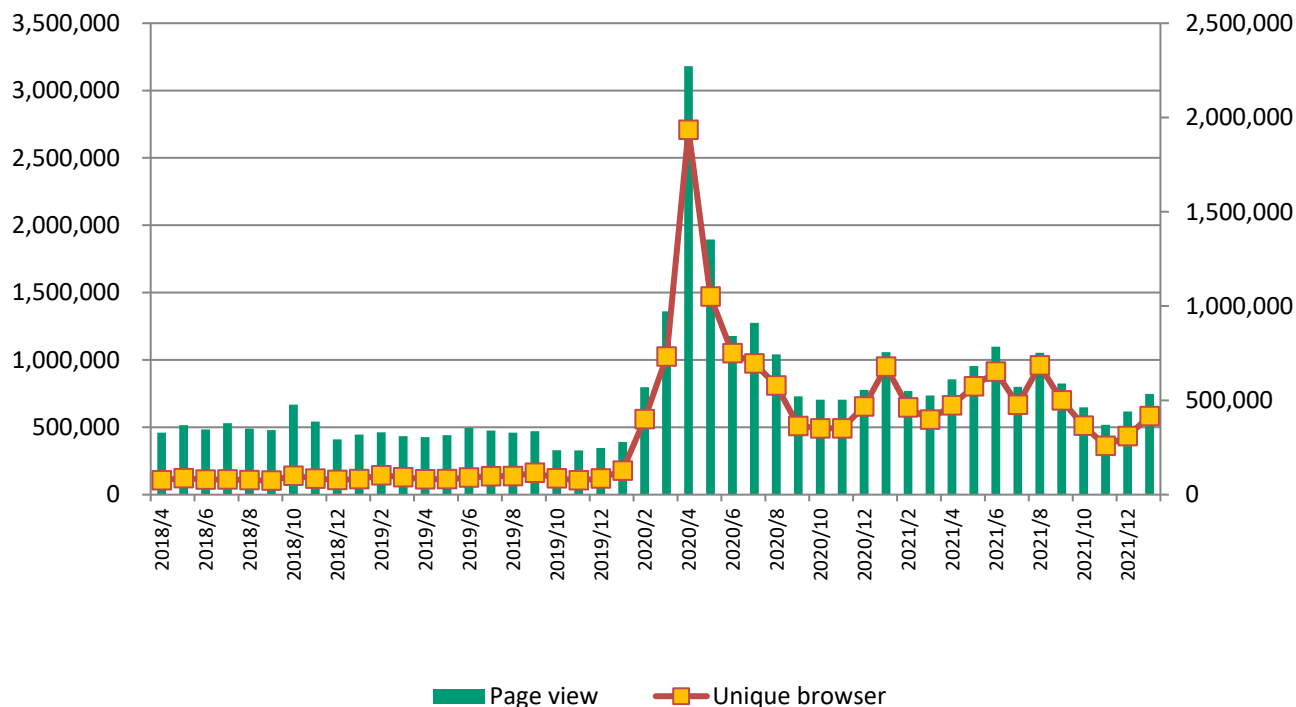

<https://bio.nikkeibp.co.jp/>

The only portal site for the latest biotech news

Nikkei Biotech ONLINE

The only bio-technology site that covers the latest news, such as antibody drug, iPS cells, functional food, bio-fuel, and bio-plastics.

Page views & unique browsers in January 2022

◆ Monthly page views	747,796	◆ Average page views a day	24,122.45
◆ Monthly unique browsers	416,336	◆ Average unique browsers a day	13,430.19
◆ Number of email delivery (9/29)	39,532		

※ Source: Adobe Analytics