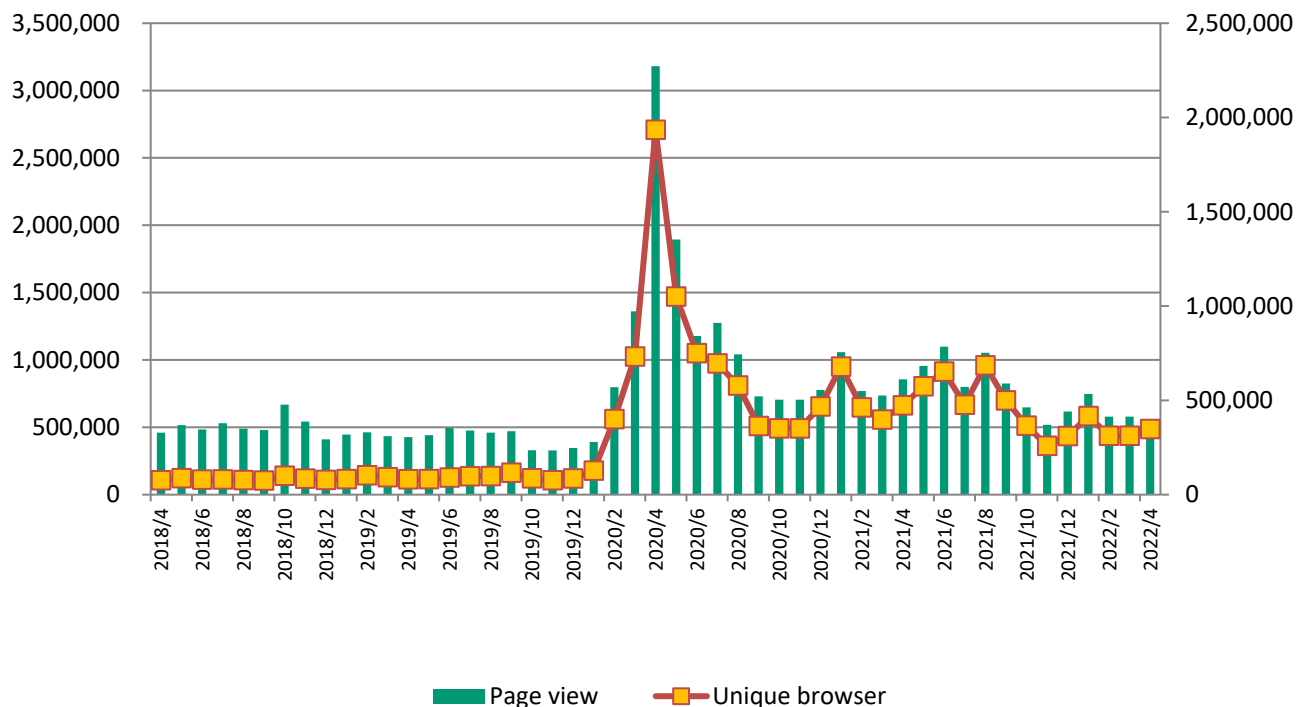

<https://bio.nikkeibp.co.jp/>

The only portal site for the latest biotech news

Nikkei Biotech ONLINE

The only bio-technology site that covers the latest news, such as antibody drug, iPS cells, functional food, bio-fuel, and bio-plastics.

Page views & unique browsers in April 2022

◆ Monthly page views	524,998	◆ Average page views a day	17,499.93
◆ Monthly unique browsers	347,865	◆ Average unique browsers a day	11,595.50
◆ Number of email delivery (4/30)	39,019		

※ Source: Adobe Analytics