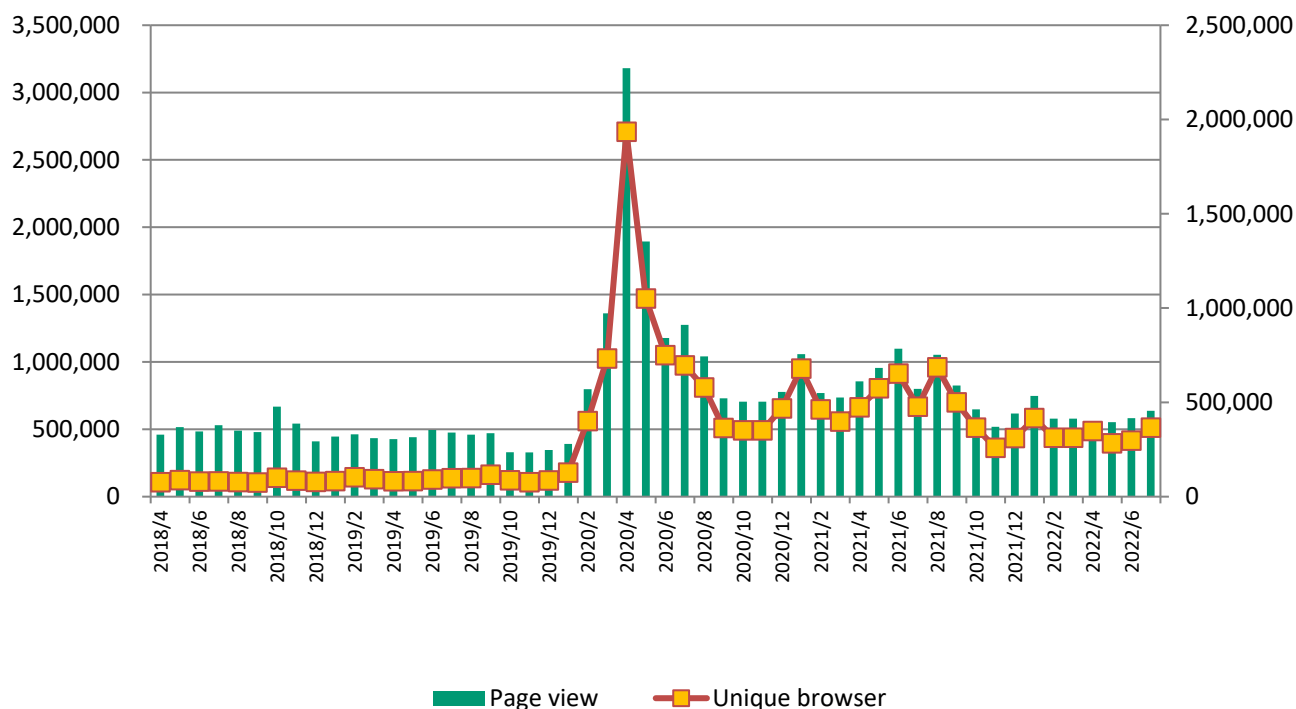

<https://bio.nikkeibp.co.jp/>

The only portal site for the latest biotech news

Nikkei Biotech ONLINE

The only bio-technology site that covers the latest news, such as antibody drug, iPS cells, functional food, bio-fuel, and bio-plastics.

Page views & unique browsers in July 2022

◆ Monthly page views	637,246	◆ Average page views a day	20,556.32
◆ Monthly unique browsers	365,779	◆ Average unique browsers a day	12,192.63
◆ Number of email delivery (6/29)	38,649		

※ Source: Adobe Analytics