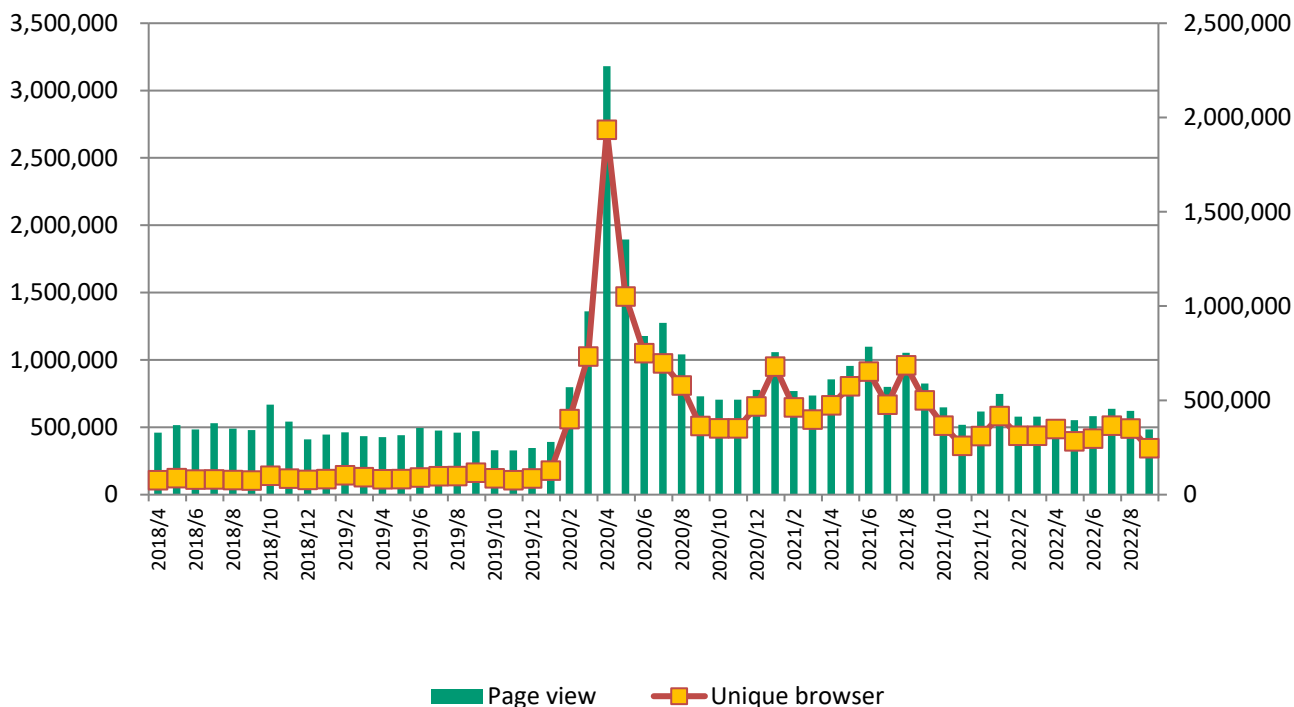

<https://bio.nikkeibp.co.jp/>

The only portal site for the latest biotech news

Nikkei Biotech ONLINE

The only bio-technology site that covers the latest news, such as antibody drug, iPS cells, functional food, bio-fuel, and bio-plastics.

■ Page views & unique browsers in September 2022

◆ Monthly page views	484,315	◆ Average page views a day	16,143.83
◆ Monthly unique browsers	245,495	◆ Average unique browsers a day	8,183.17
◆ Number of email delivery (8/31)	38,593		

※ Source: Adobe Analytics