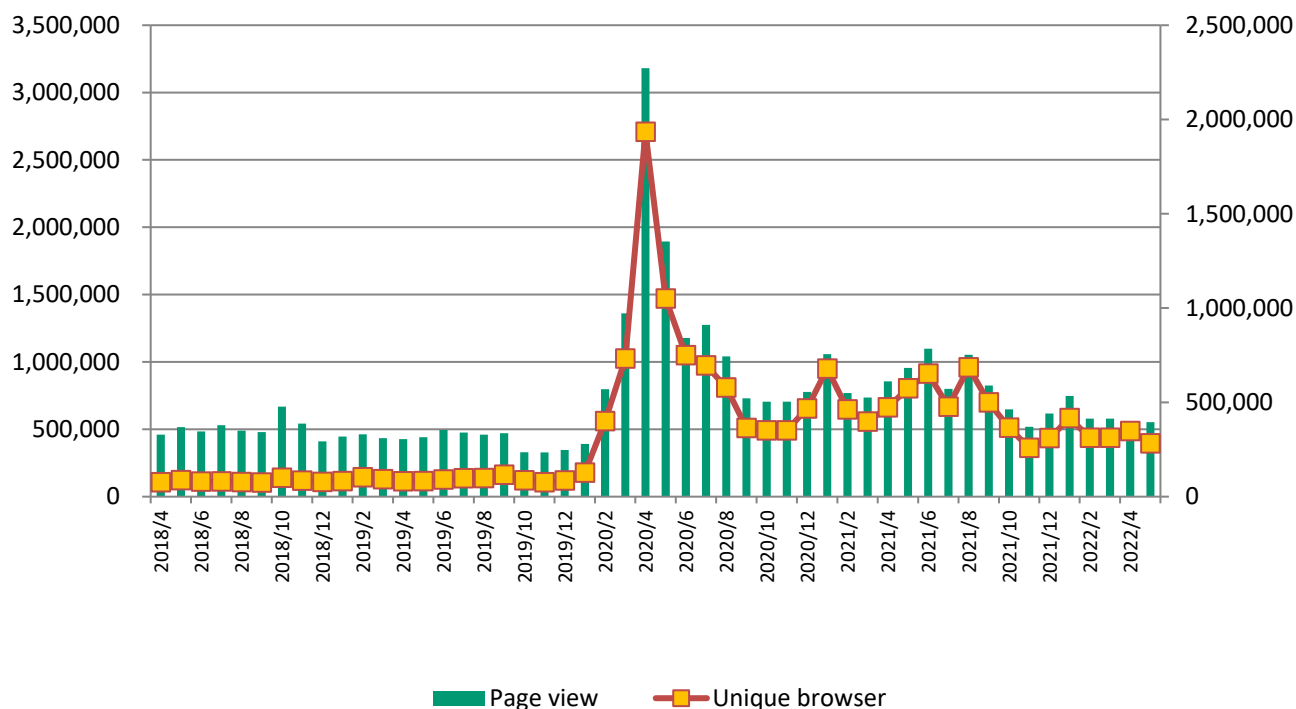

<https://bio.nikkeibp.co.jp/>

The only portal site for the latest biotech news

Nikkei Biotech ONLINE

The only bio-technology site that covers the latest news, such as antibody drug, iPS cells, functional food, bio-fuel, and bio-plastics.

Page views & unique browsers in May 2022

◆ Monthly page views	552,712	◆ Average page views a day	17,829.42
◆ Monthly unique browsers	282,619	◆ Average unique browsers a day	9,116.74
◆ Number of email delivery (5/31)	38,822		

※ Source: Adobe Analytics