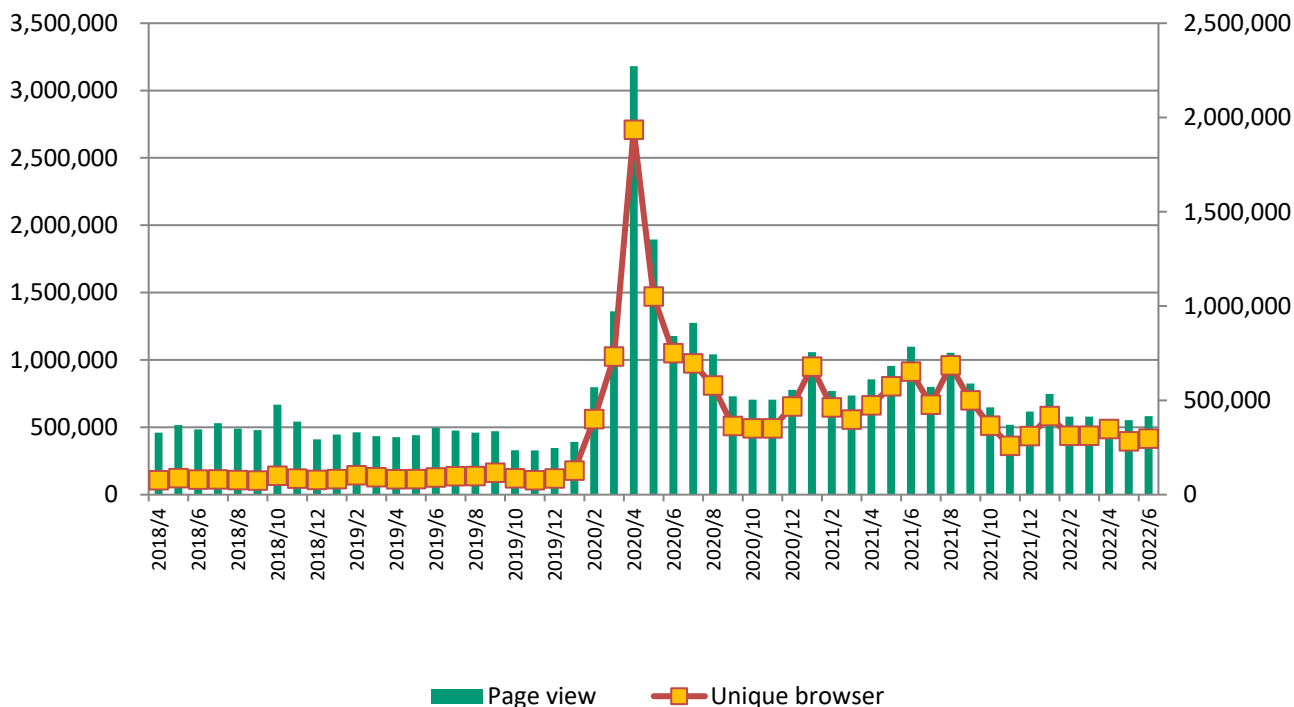

<https://bio.nikkeibp.co.jp/>

The only portal site for the latest biotech news

Nikkei Biotech ONLINE

The only bio-technology site that covers the latest news, such as antibody drug, iPS cells, functional food, bio-fuel, and bio-plastics.

■ Page views & unique browsers in June 2022

◆ Monthly page views	582,201	◆ Average page views a day	19,406.70
◆ Monthly unique browsers	296,812	◆ Average unique browsers a day	9,893.73
◆ Number of email delivery (6/29)	38,729		

※ Source: Adobe Analytics