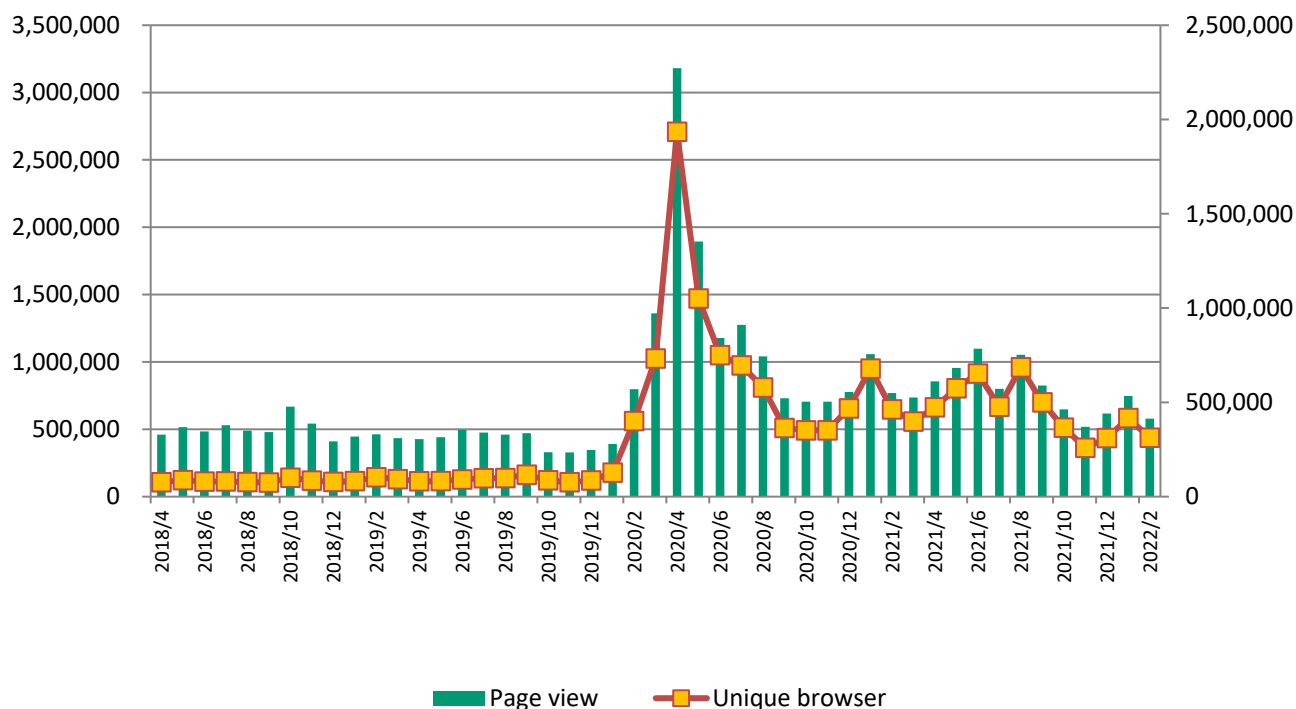

<https://bio.nikkeibp.co.jp/>

The only portal site for the latest biotech news

Nikkei Biotech ONLINE

The only bio-technology site that covers the latest news, such as antibody drug, iPS cells, functional food, bio-fuel, and bio-plastics.

Page views & unique browsers in February 2022

◆ Monthly page views	578,375	◆ Average page views a day	20,656.25
◆ Monthly unique browsers	312,450	◆ Average unique browsers a day	11,158.93
◆ Number of email delivery (9/29)	39,444		

※ Source: Adobe Analytics