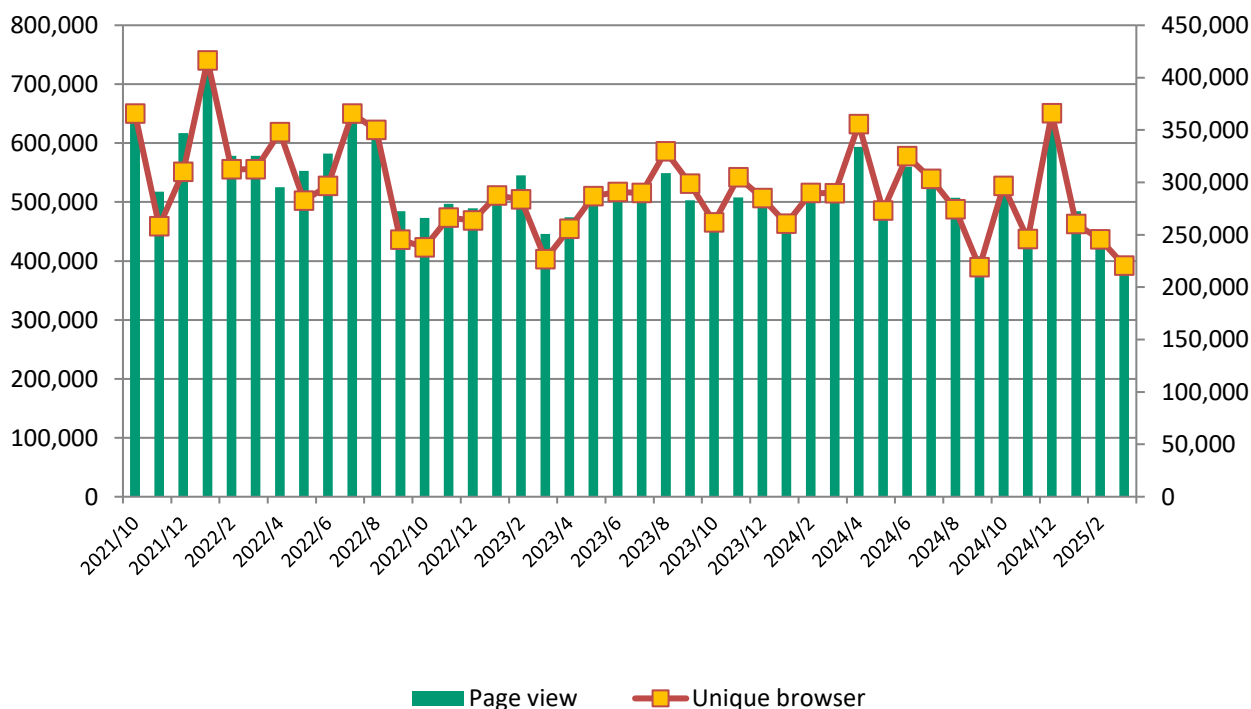

<https://bio.nikkeibp.co.jp/>

The only portal site for the latest biotech news

Nikkei Biotech ONLINE

The only bio-technology site that covers the latest news, such as antibody drug, iPS cells, functional food, bio-fuel, and bio-plastics.

Page views & unique browsers in March 2025

◆ Monthly page views	403,276	◆ Average page views a day	13,008.90
◆ Monthly unique browsers	220,619	◆ Average unique browsers a day	7,116.74
◆ Number of email delivery (2/28)	23,106		

※ Source: Adobe Analytics