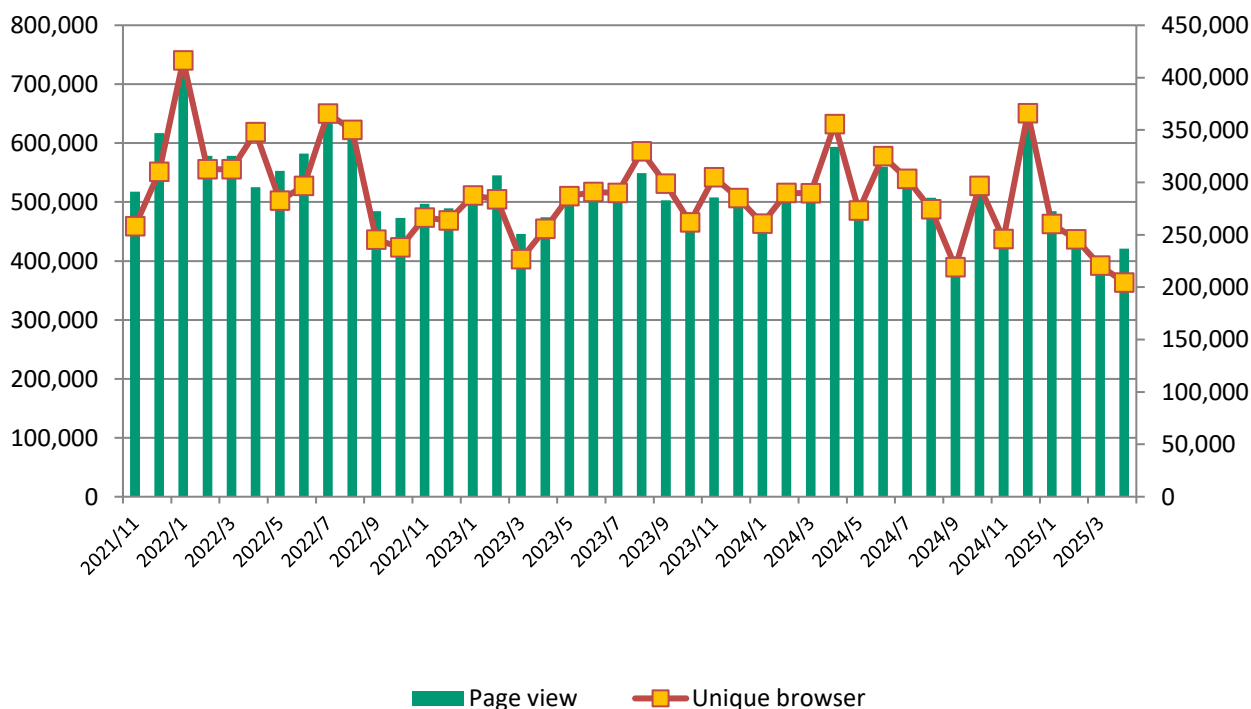

<https://bio.nikkeibp.co.jp/>

The only portal site for the latest biotech news

Nikkei Biotech ONLINE

The only bio-technology site that covers the latest news, such as antibody drug, iPS cells, functional food, bio-fuel, and bio-plastics.

Page views & unique browsers in April 2025

◆ Monthly page views	420,996	◆ Average page views a day	14,033.20
◆ Monthly unique browsers	204,430	◆ Average unique browsers a day	6,814.33
◆ Number of email delivery (2/28)	22,105		

※ Source: Adobe Analytics