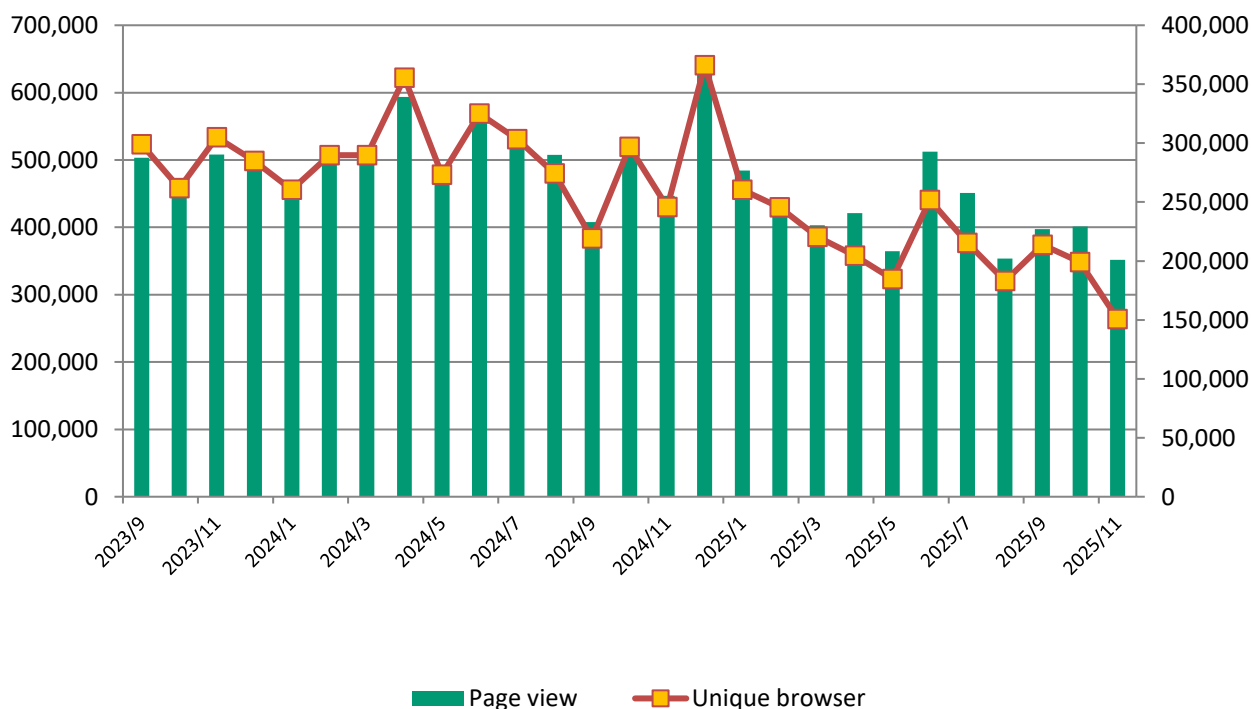

<https://bio.nikkeibp.co.jp/>

The only portal site for the latest biotech news

Nikkei Biotech ONLINE

The only bio-technology site that covers the latest news, such as antibody drug, iPS cells, functional food, bio-fuel, and bio-plastics.

■ Page views & unique browsers in October 2025

◆ Monthly page views	351,735	◆ Average page views a day	11,724.50
◆ Monthly unique browsers	150,852	◆ Average unique browsers a day	5,028.40
◆ Number of email delivery (11/28)	21,746		

※ Source: Adobe Analytics