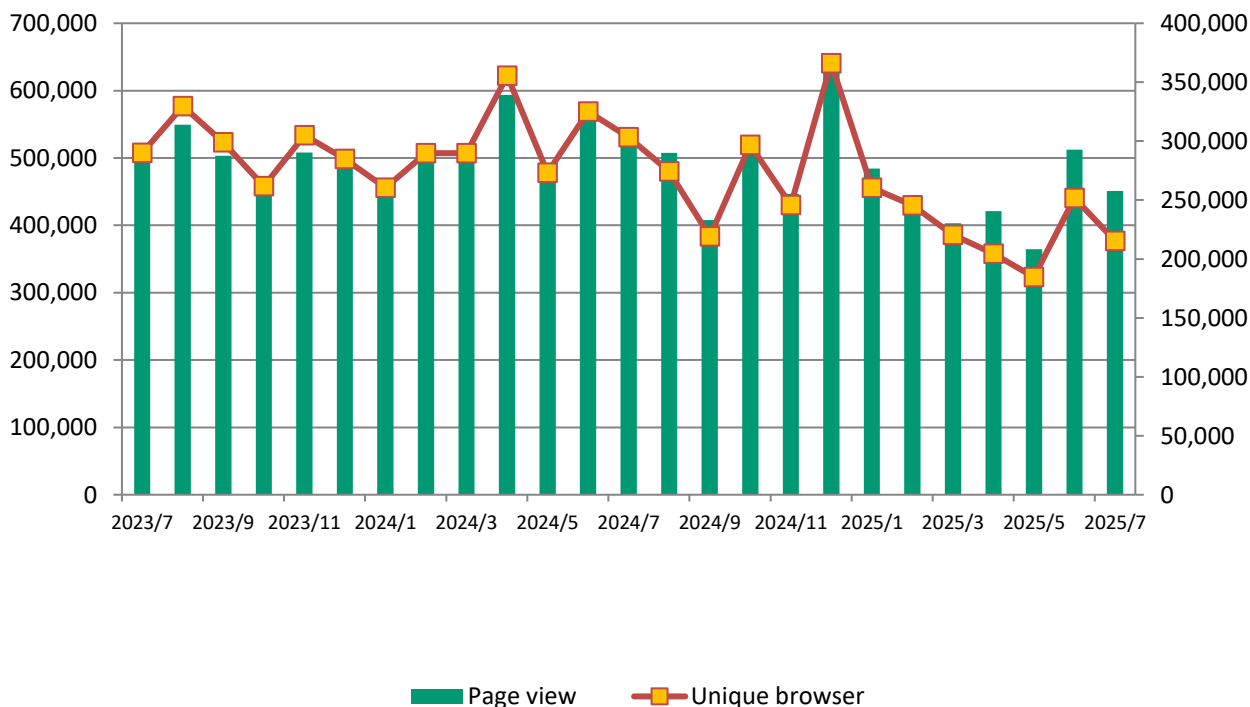

<https://bio.nikkeibp.co.jp/>

The only portal site for the latest biotech news

Nikkei Biotech ONLINE

The only bio-technology site that covers the latest news, such as antibody drug, iPS cells, functional food, bio-fuel, and bio-plastics.

■ Page views & unique browsers in July 2025

◆ Monthly page views	451,208	◆ Average page views a day	14,555.10
◆ Monthly unique browsers	215,303	◆ Average unique browsers a day	6,945.26
◆ Number of email delivery (2/28)	22,082		

※ Source: Adobe Analytics