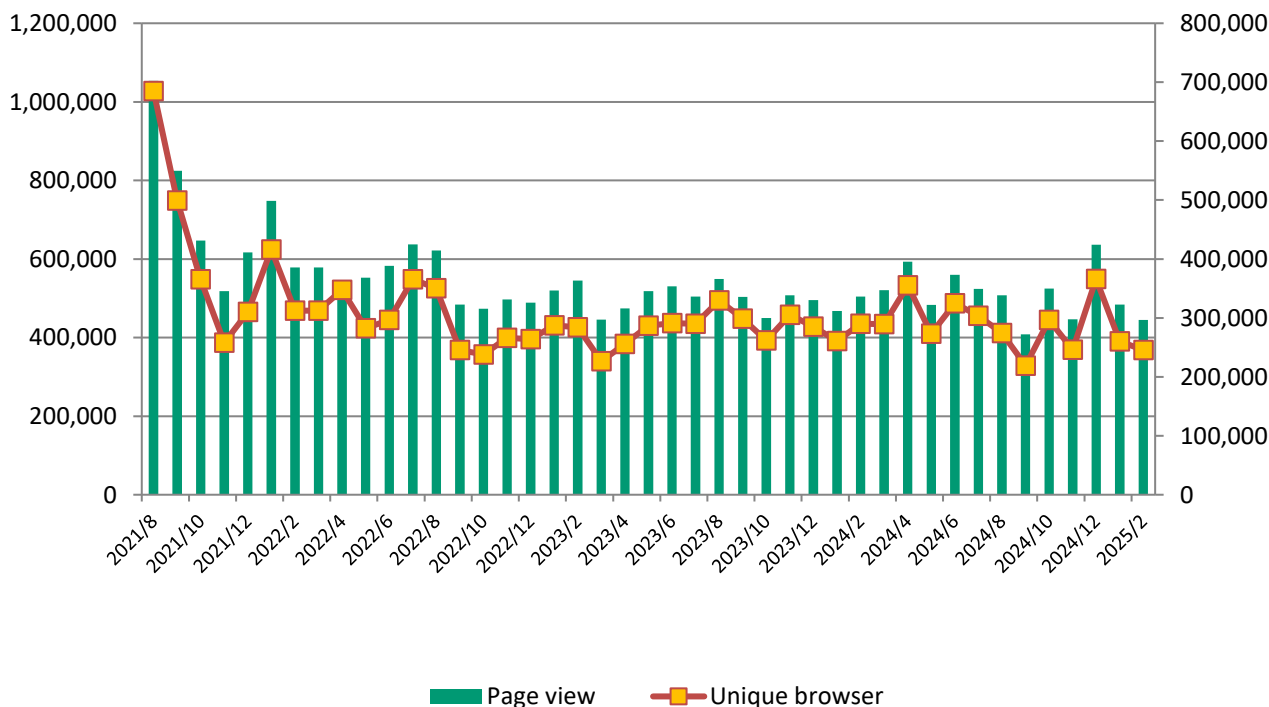

<https://bio.nikkeibp.co.jp/>

The only portal site for the latest biotech news

Nikkei Biotech ONLINE

The only bio-technology site that covers the latest news, such as antibody drug, iPS cells, functional food, bio-fuel, and bio-plastics.

■ Page views & unique browsers in February 2025

◆ Monthly page views	444,558	◆ Average page views a day	14,340.58
◆ Monthly unique browsers	245,601	◆ Average unique browsers a day	7,922.61
◆ Number of email delivery (2/28)	23,816		

※ Source: Adobe Analytics