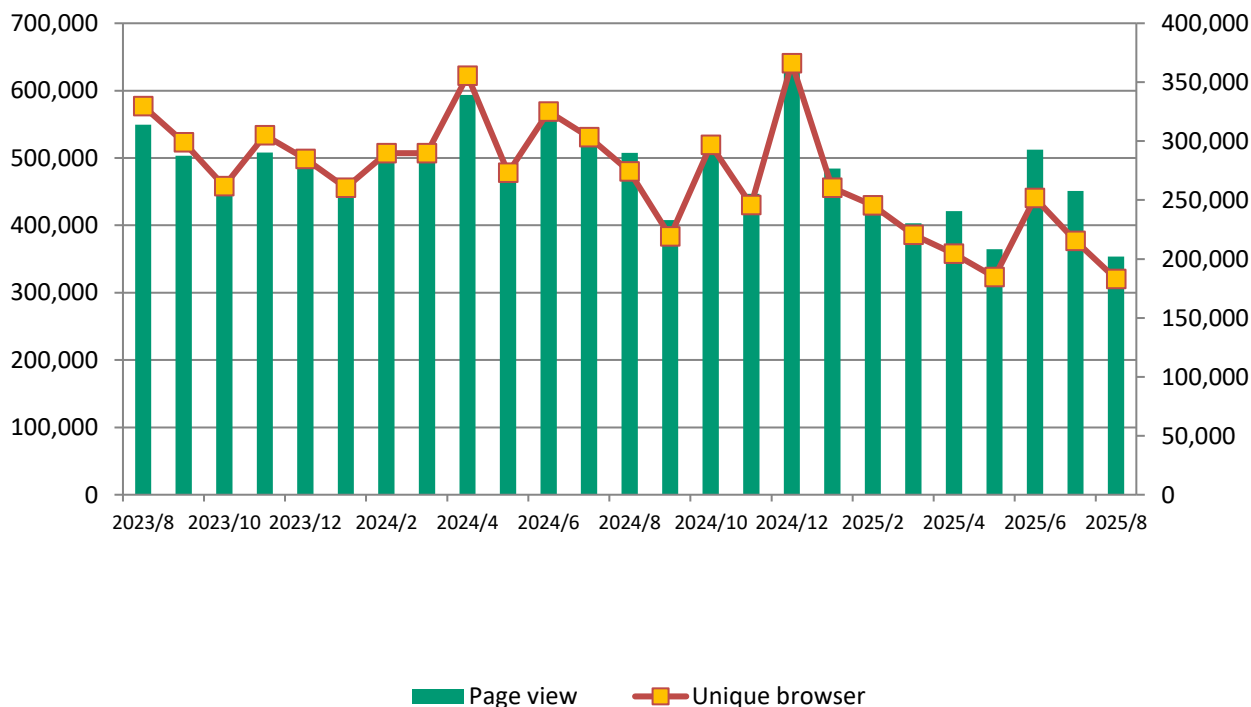

<https://bio.nikkeibp.co.jp/>

The only portal site for the latest biotech news

Nikkei Biotech ONLINE

The only bio-technology site that covers the latest news, such as antibody drug, iPS cells, functional food, bio-fuel, and bio-plastics.

■ Page views & unique browsers in August 2025

◆ Monthly page views	353,654	◆ Average page views a day	11,408.19
◆ Monthly unique browsers	183,127	◆ Average unique browsers a day	5,907.32
◆ Number of email delivery (8/29)	22,042		

※ Source: Adobe Analytics