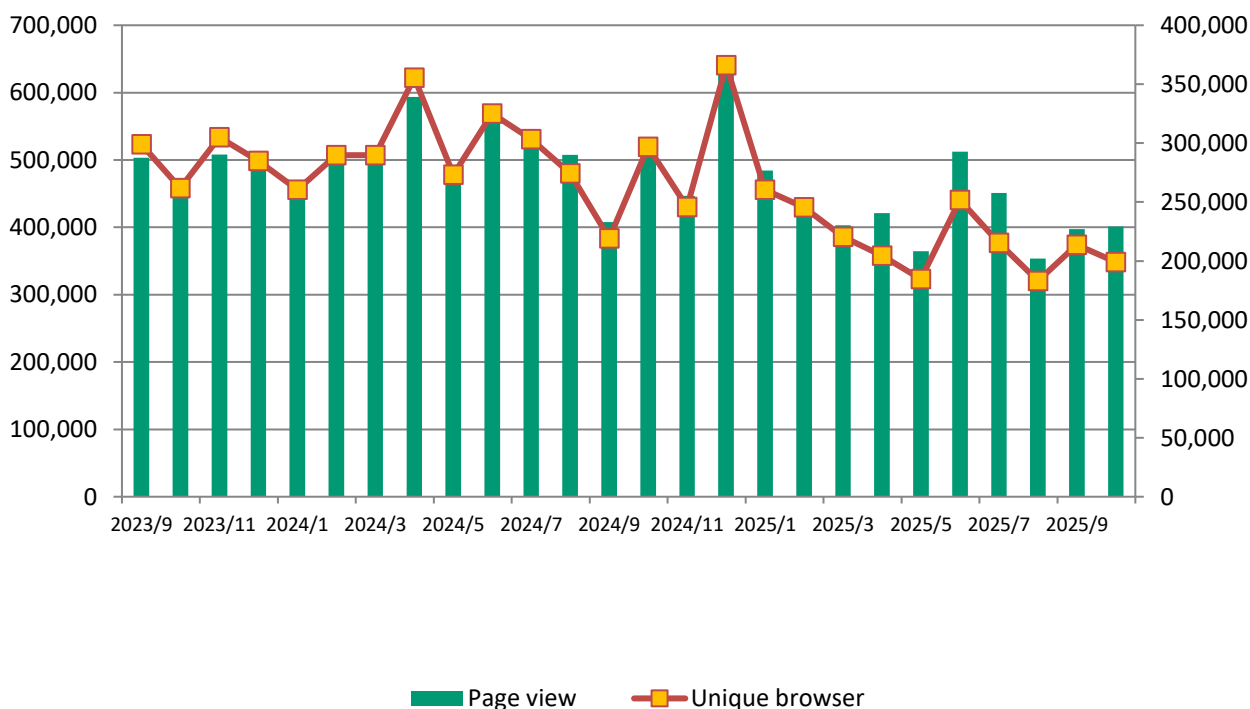

<https://bio.nikkeibp.co.jp/>

The only portal site for the latest biotech news

Nikkei Biotech ONLINE

The only bio-technology site that covers the latest news, such as antibody drug, iPS cells, functional food, bio-fuel, and bio-plastics.

Page views & unique browsers in October 2025

◆ Monthly page views	401,172	◆ Average page views a day	12,941.03
◆ Monthly unique browsers	199,094	◆ Average unique browsers a day	6,422.39
◆ Number of email delivery (9/29)	21,836		

※ Source: Adobe Analytics