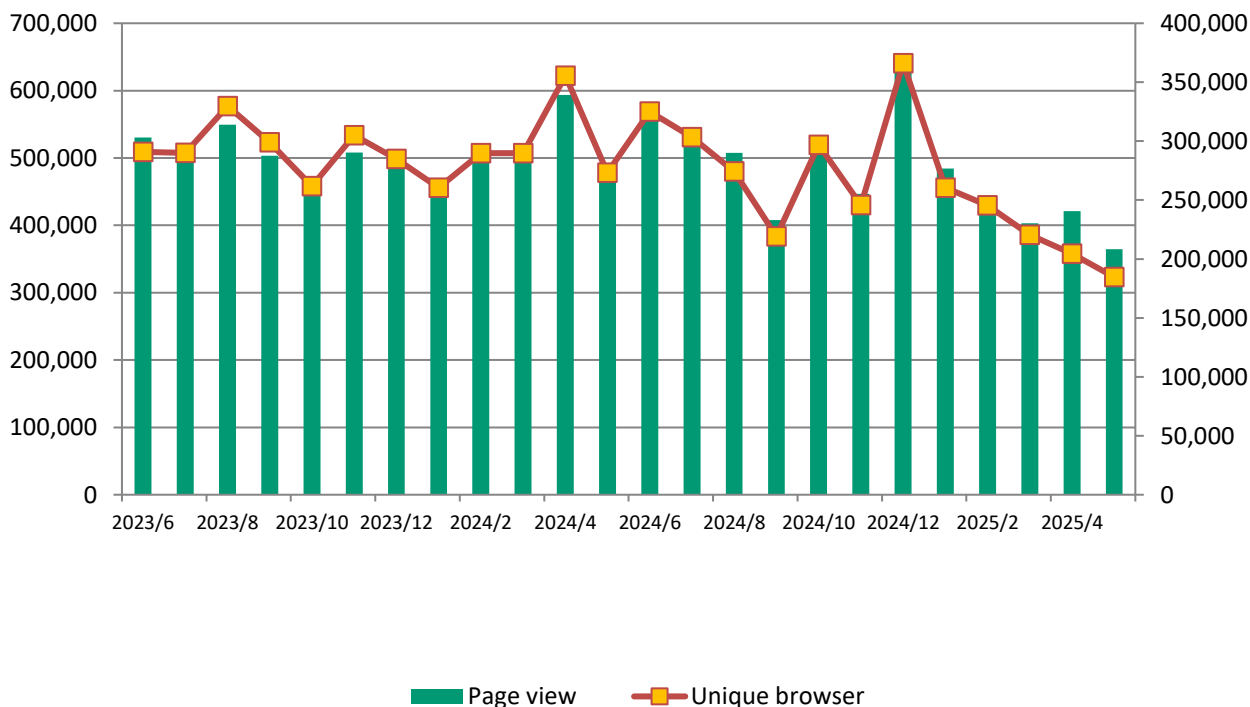

<https://bio.nikkeibp.co.jp/>

The only portal site for the latest biotech news

Nikkei Biotech ONLINE

The only bio-technology site that covers the latest news, such as antibody drug, iPS cells, functional food, bio-fuel, and bio-plastics.

■ Page views & unique browsers in May 2025

◆ Monthly page views	364,526	◆ Average page views a day	11,758.90
◆ Monthly unique browsers	184,658	◆ Average unique browsers a day	5,956.71
◆ Number of email delivery (2/28)	22,124		

※ Source: Adobe Analytics