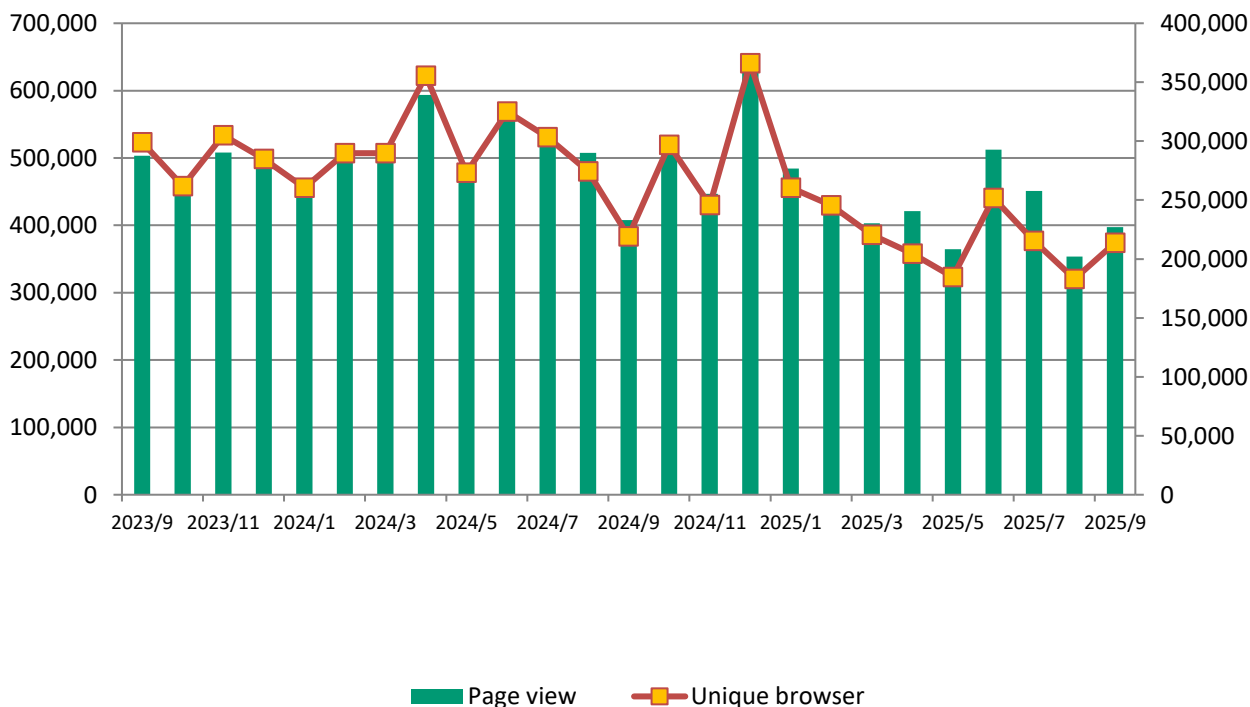

<https://bio.nikkeibp.co.jp/>

The only portal site for the latest biotech news

Nikkei Biotech ONLINE

The only bio-technology site that covers the latest news, such as antibody drug, iPS cells, functional food, bio-fuel, and bio-plastics.

■ Page views & unique browsers in September 2025

◆ Monthly page views	397,148	◆ Average page views a day	13,238.27
◆ Monthly unique browsers	213,672	◆ Average unique browsers a day	7,122.40
◆ Number of email delivery (9/29)	21,966		

※ Source: Adobe Analytics