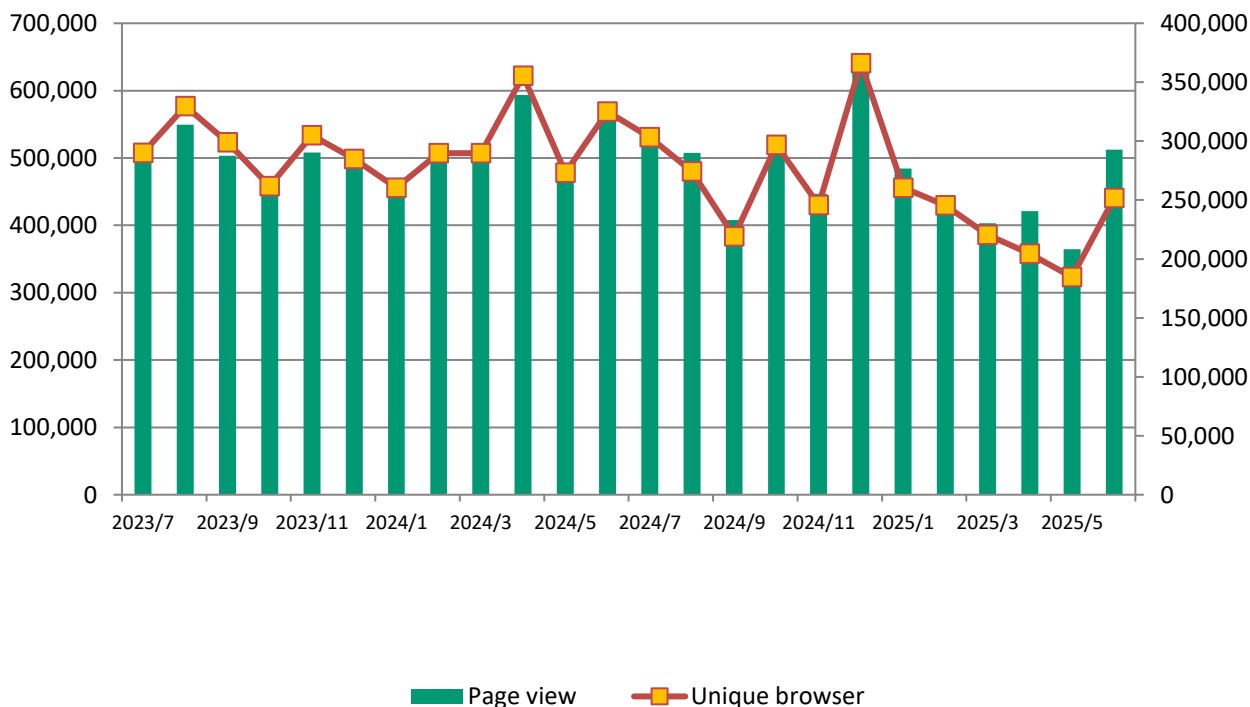

<https://bio.nikkeibp.co.jp/>

The only portal site for the latest biotech news

Nikkei Biotech ONLINE

The only bio-technology site that covers the latest news, such as antibody drug, iPS cells, functional food, bio-fuel, and bio-plastics.

■ Page views & unique browsers in June 2025

◆ Monthly page views	512,219	◆ Average page views a day	17,073.97
◆ Monthly unique browsers	251,641	◆ Average unique browsers a day	8,388.03
◆ Number of email delivery (2/28)	22,151		

※ Source: Adobe Analytics