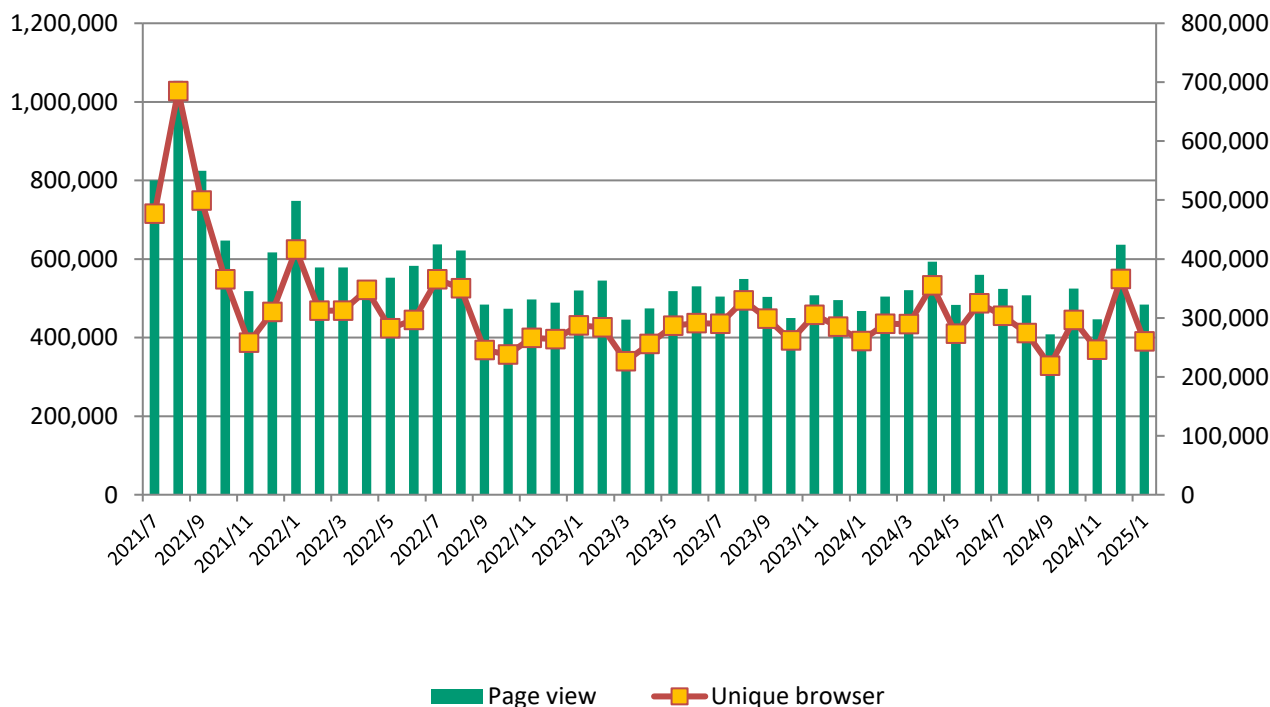

<https://bio.nikkeibp.co.jp/>

The only portal site for the latest biotech news

Nikkei Biotech ONLINE

The only bio-technology site that covers the latest news, such as antibody drug, iPS cells, functional food, bio-fuel, and bio-plastics.

Page views & unique browsers in January 2025

◆ Monthly page views	484,392	◆ Average page views a day	15,625.55
◆ Monthly unique browsers	260,420	◆ Average unique browsers a day	8,400.65
◆ Number of email delivery (9/30)	23,848		

※ Source: Adobe Analytics