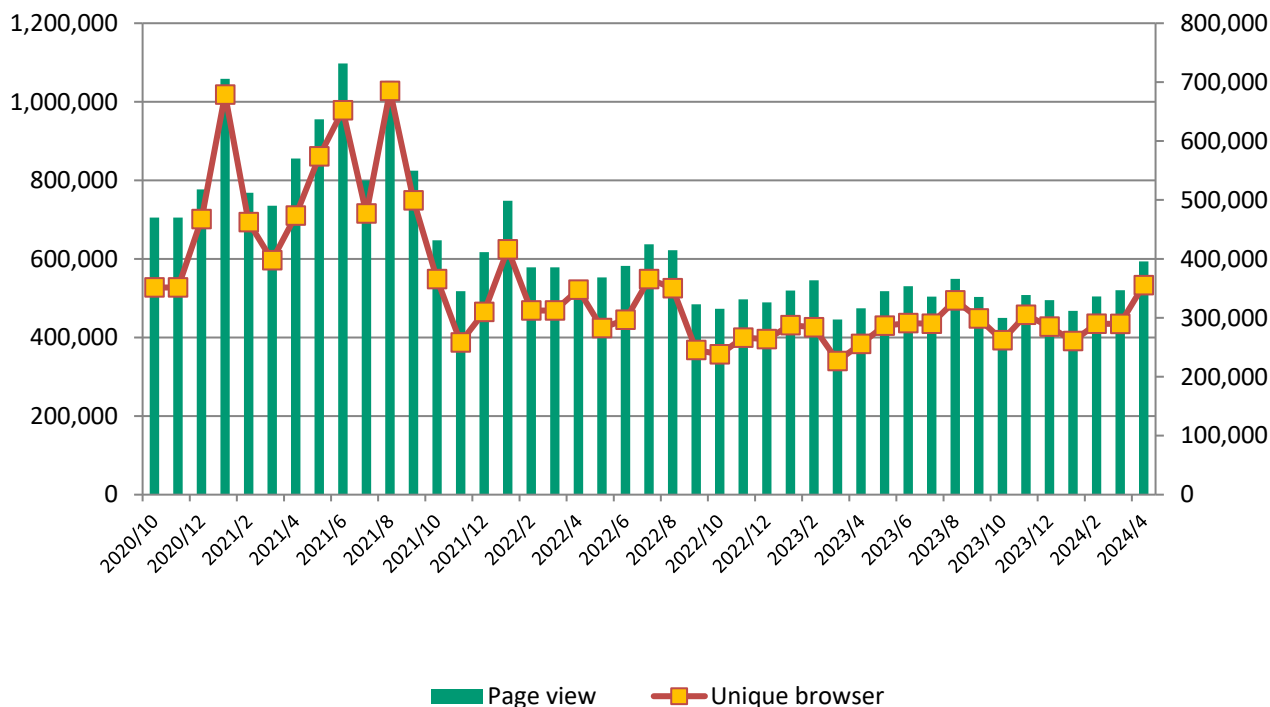

<https://bio.nikkeibp.co.jp/>

The only portal site for the latest biotech news

Nikkei Biotech ONLINE

The only bio-technology site that covers the latest news, such as antibody drug, iPS cells, functional food, bio-fuel, and bio-plastics.

Page views & unique browsers in April 2024

◆ Monthly page views	593,460	◆ Average page views a day	19,782.00
◆ Monthly unique browsers	355,503	◆ Average unique browsers a day	11,850.10
◆ Number of email delivery (3/23)	35,772		

※ Source: Adobe Analytics