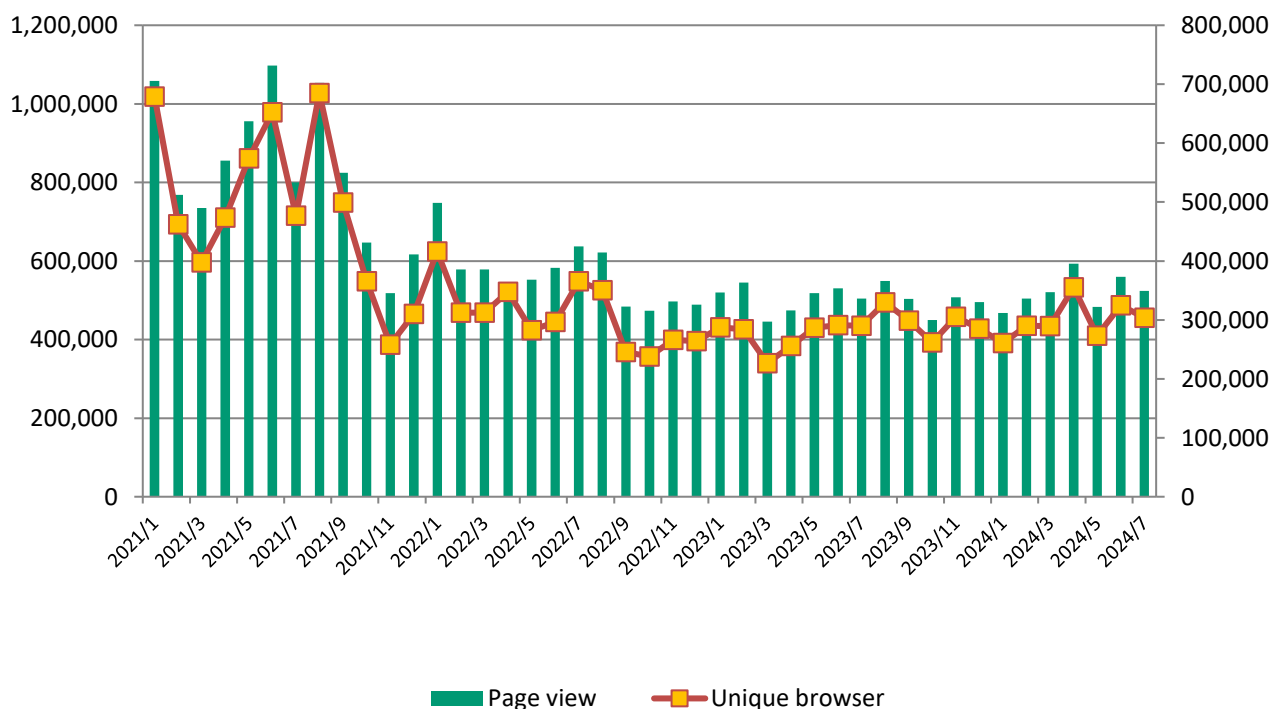

<https://bio.nikkeibp.co.jp/>

The only portal site for the latest biotech news

Nikkei Biotech ONLINE

The only bio-technology site that covers the latest news, such as antibody drug, iPS cells, functional food, bio-fuel, and bio-plastics.

Page views & unique browsers in July 2024

◆ Monthly page views	524,122	◆ Average page views a day	16,907.16
◆ Monthly unique browsers	303,412	◆ Average unique browsers a day	10,113.73
◆ Number of email delivery (7/31)	35,428		

※ Source: Adobe Analytics