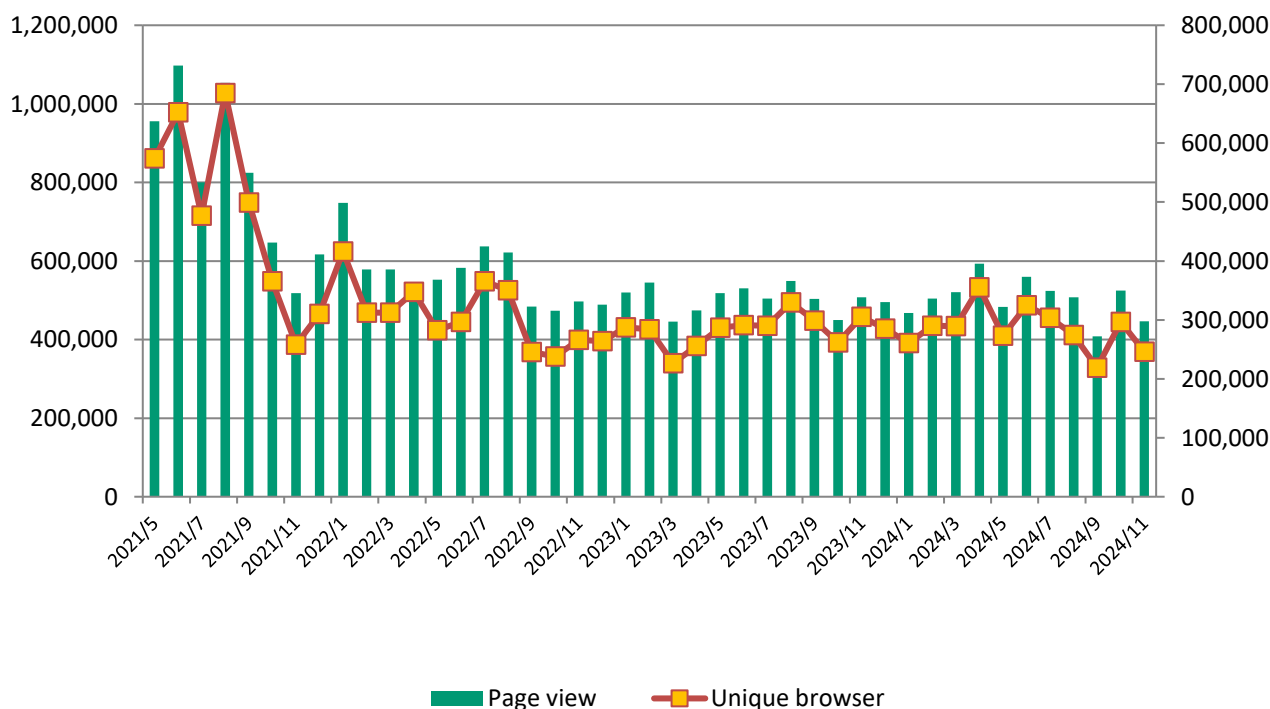

<https://bio.nikkeibp.co.jp/>

The only portal site for the latest biotech news

Nikkei Biotech ONLINE

The only bio-technology site that covers the latest news, such as antibody drug, iPS cells, functional food, bio-fuel, and bio-plastics.

■ Page views & unique browsers in November 2024

◆ Monthly page views	446,917	◆ Average page views a day	14,897.23
◆ Monthly unique browsers	245,896	◆ Average unique browsers a day	7,932.13
◆ Number of email delivery (9/30)	24,303		

※ Source: Adobe Analytics