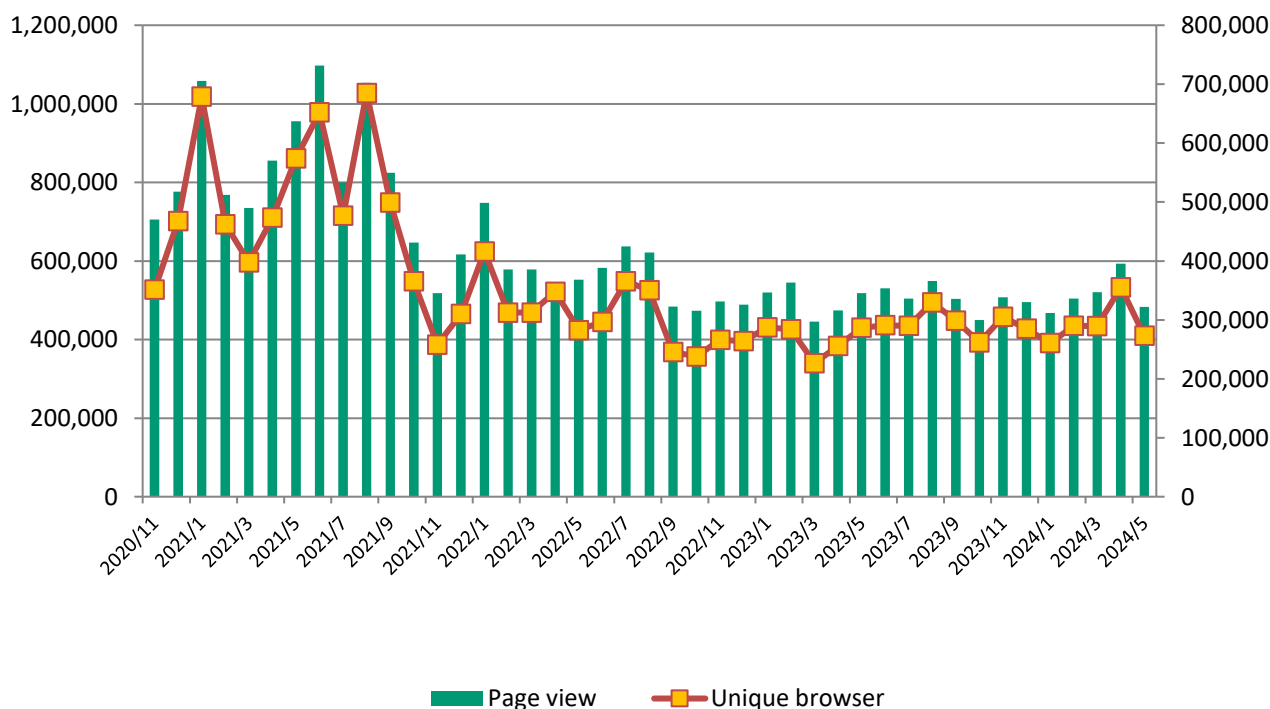

<https://bio.nikkeibp.co.jp/>

The only portal site for the latest biotech news

Nikkei Biotech ONLINE

The only bio-technology site that covers the latest news, such as antibody drug, iPS cells, functional food, bio-fuel, and bio-plastics.

Page views & unique browsers in May 2024

◆ Monthly page views	482,848	◆ Average page views a day	15,575.74
◆ Monthly unique browsers	273,094	◆ Average unique browsers a day	8,809.48
◆ Number of email delivery (5/31)	35,619		

※ Source: Adobe Analytics