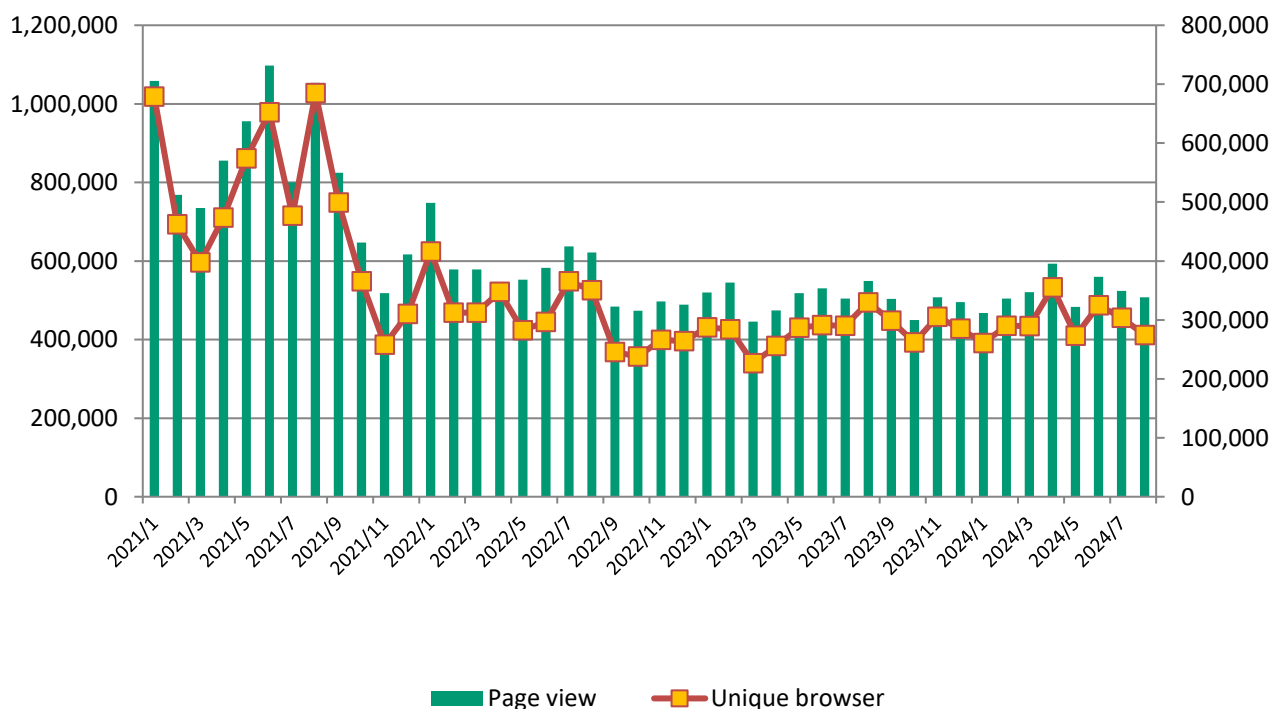

<https://bio.nikkeibp.co.jp/>

The only portal site for the latest biotech news

Nikkei Biotech ONLINE

The only bio-technology site that covers the latest news, such as antibody drug, iPS cells, functional food, bio-fuel, and bio-plastics.

Page views & unique browsers in August 2024

◆ Monthly page views	507,449	◆ Average page views a day	16,369.32
◆ Monthly unique browsers	274,273	◆ Average unique browsers a day	9,142.43
◆ Number of email delivery (7/31)	35,357		

※ Source: Adobe Analytics