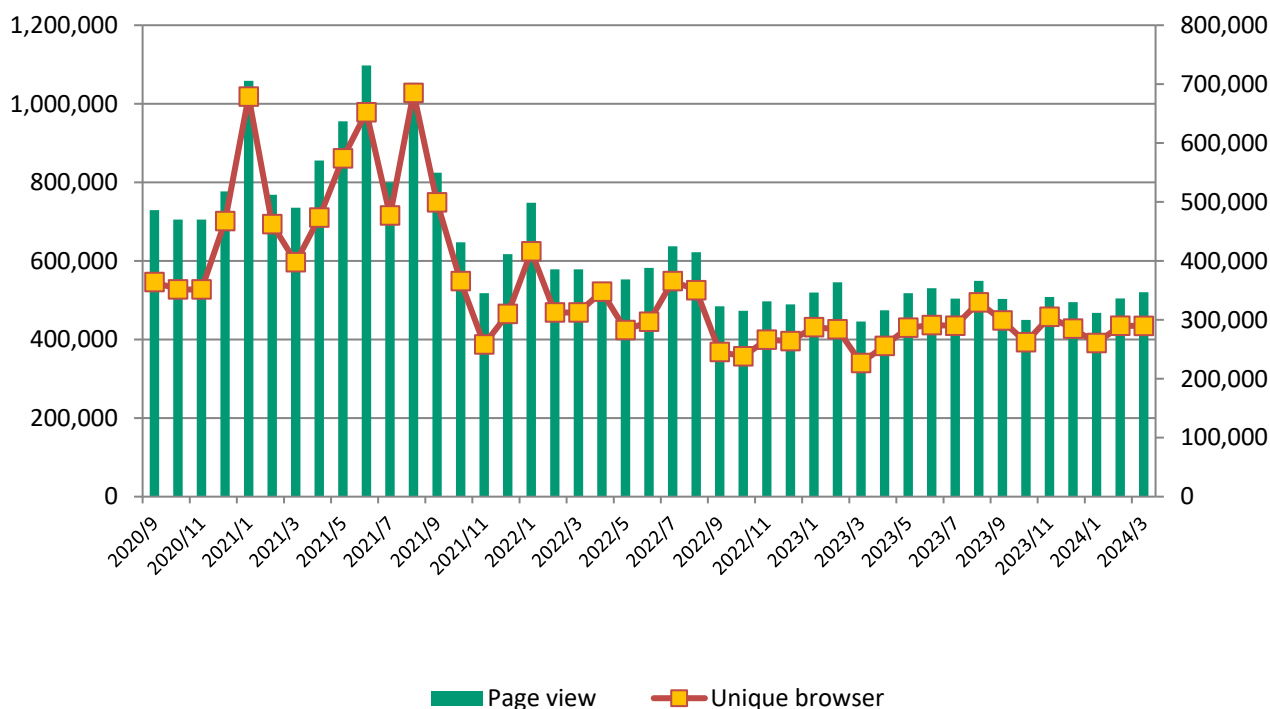

<https://bio.nikkeibp.co.jp/>

The only portal site for the latest biotech news

Nikkei Biotech ONLINE

The only bio-technology site that covers the latest news, such as antibody drug, iPS cells, functional food, bio-fuel, and bio-plastics.

Page views & unique browsers in March 2024

◆ Monthly page views	520,275	◆ Average page views a day	16,783.06
◆ Monthly unique browsers	289,782	◆ Average unique browsers a day	9,347.81
◆ Number of email delivery (3/23)	35,973		

※ Source: Adobe Analytics