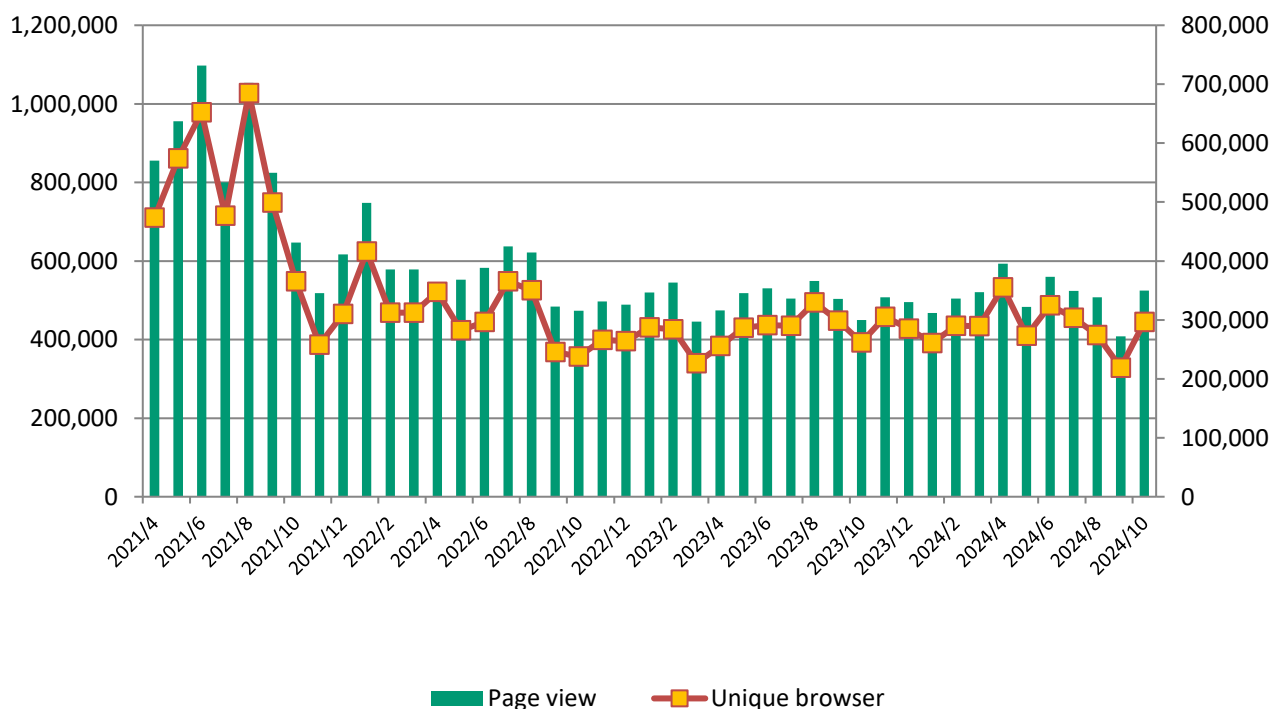

<https://bio.nikkeibp.co.jp/>

The only portal site for the latest biotech news

Nikkei Biotech ONLINE

The only bio-technology site that covers the latest news, such as antibody drug, iPS cells, functional food, bio-fuel, and bio-plastics.

■ Page views & unique browsers in October 2024

◆ Monthly page views	524,969	◆ Average page views a day	16,934.48
◆ Monthly unique browsers	296,772	◆ Average unique browsers a day	9,573.29
◆ Number of email delivery (9/30)	35,200		

※ Source: Adobe Analytics