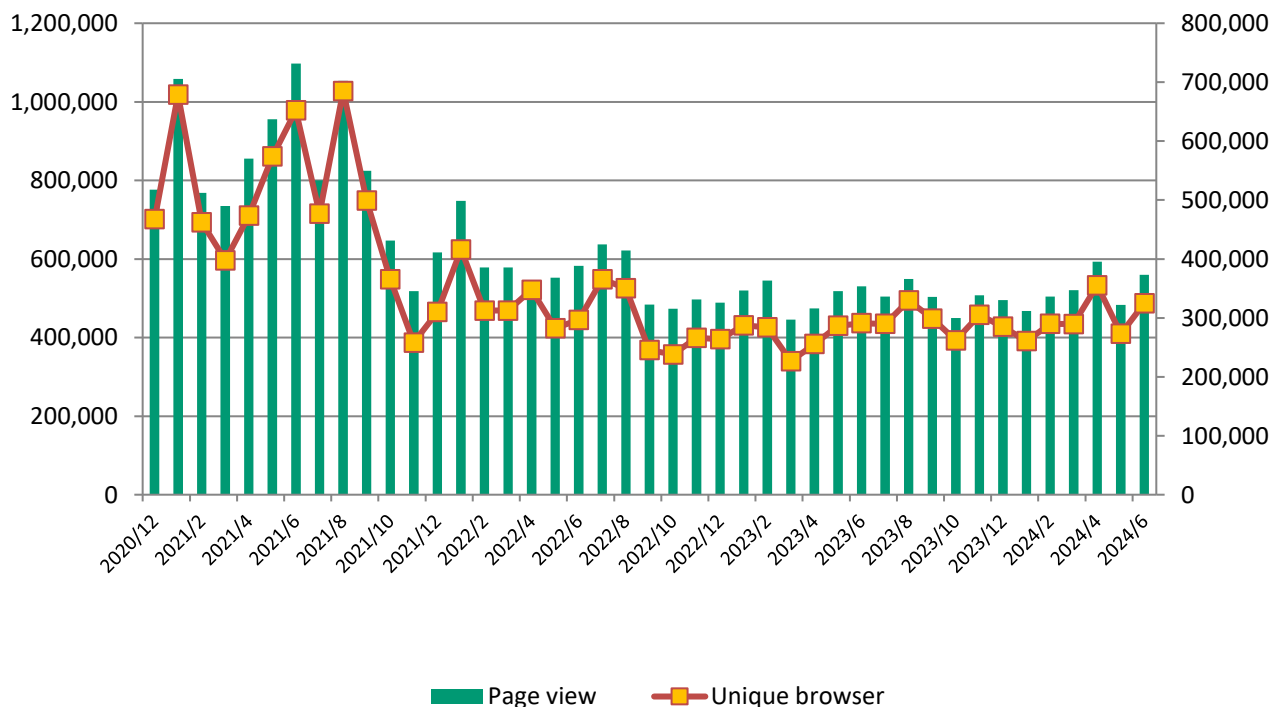

<https://bio.nikkeibp.co.jp/>

The only portal site for the latest biotech news

Nikkei Biotech ONLINE

The only bio-technology site that covers the latest news, such as antibody drug, iPS cells, functional food, bio-fuel, and bio-plastics.

Page views & unique browsers in June 2024

◆ Monthly page views	559,872	◆ Average page views a day	18,662.40
◆ Monthly unique browsers	325,032	◆ Average unique browsers a day	10,834.40
◆ Number of email delivery (5/31)	35,529		

※ Source: Adobe Analytics