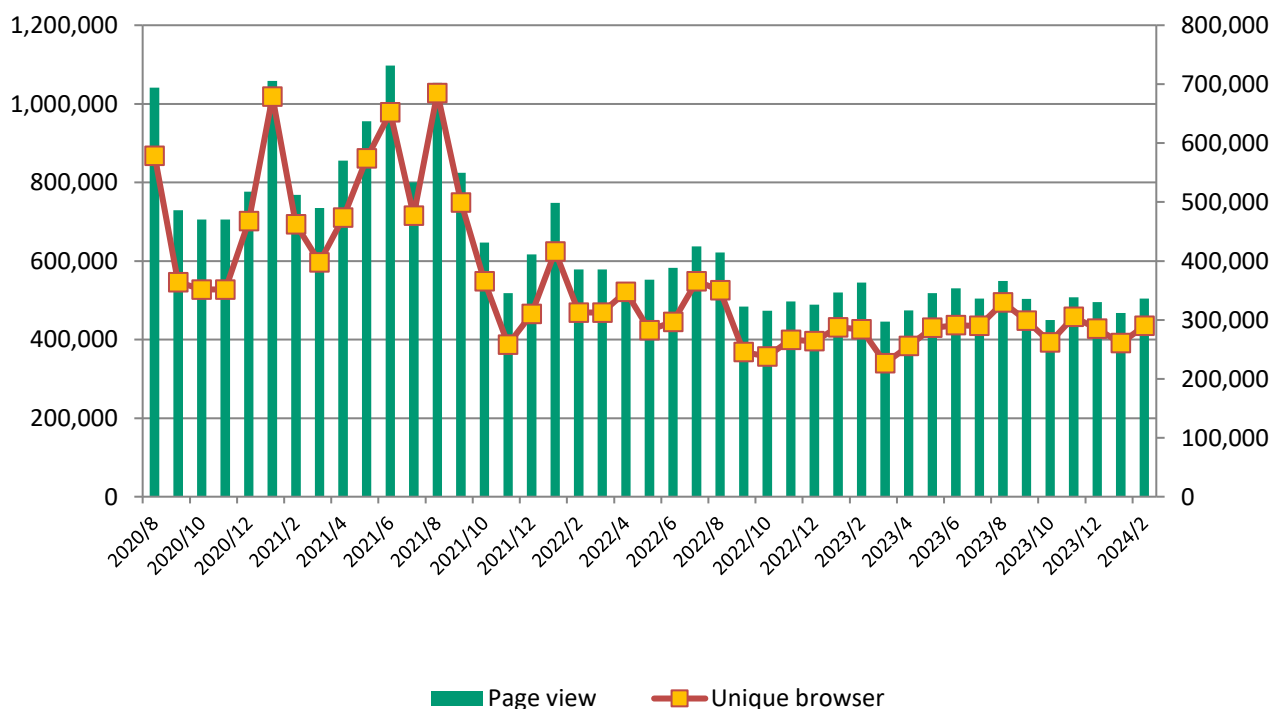

<https://bio.nikkeibp.co.jp/>

The only portal site for the latest biotech news

Nikkei Biotech ONLINE

The only bio-technology site that covers the latest news, such as antibody drug, iPS cells, functional food, bio-fuel, and bio-plastics.

Page views & unique browsers in February 2024

◆ Monthly page views	504,346	◆ Average page views a day	16,269.23
◆ Monthly unique browsers	289,876	◆ Average unique browsers a day	9,995.72
◆ Number of email delivery (2/28)	36,123		

※ Source: Adobe Analytics