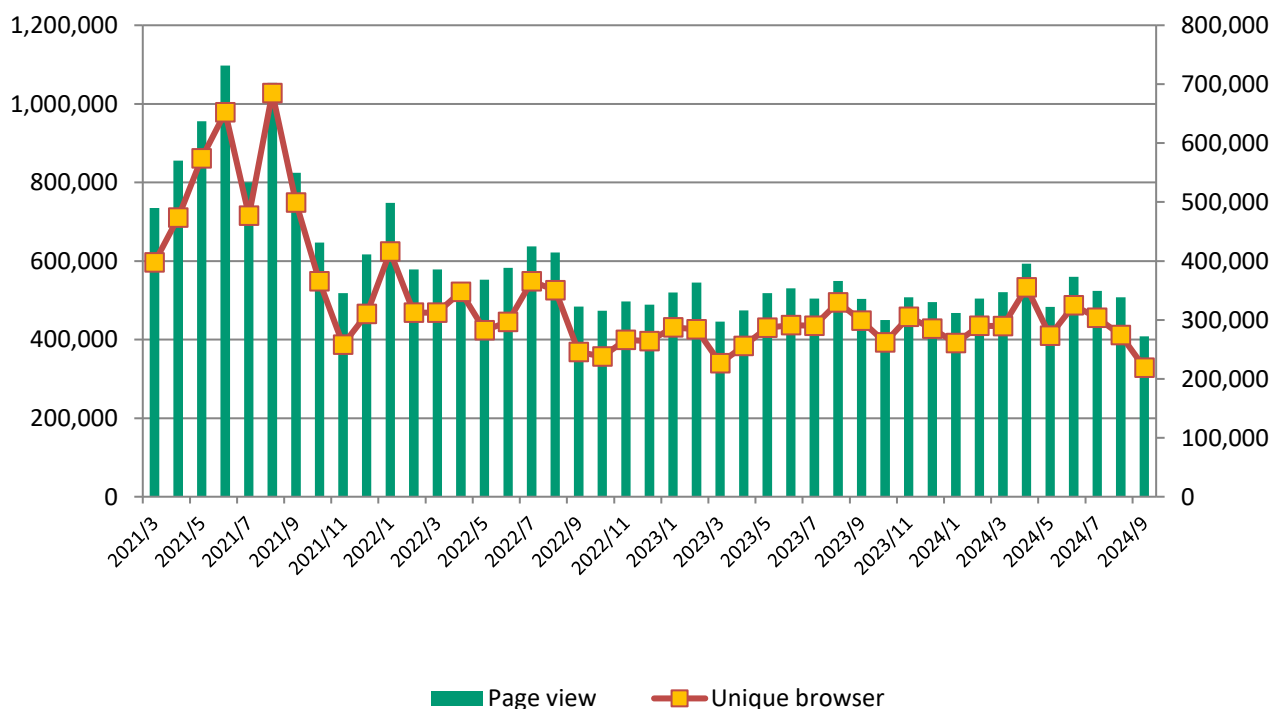

<https://bio.nikkeibp.co.jp/>

The only portal site for the latest biotech news

Nikkei Biotech ONLINE

The only bio-technology site that covers the latest news, such as antibody drug, iPS cells, functional food, bio-fuel, and bio-plastics.

Page views & unique browsers in September 2024

◆ Monthly page views	407,954	◆ Average page views a day	13,598.47
◆ Monthly unique browsers	219,053	◆ Average unique browsers a day	7,301.77
◆ Number of email delivery (9/30)	35,272		

※ Source: Adobe Analytics